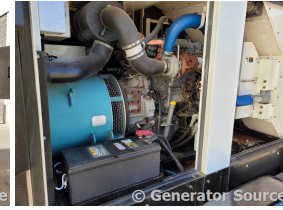

GENERATOR SOURCE

SALES · RENTALS · SERVICE

Multiquip - 100 kW - ON RENT

Generator Set Specs

Unit#: 089206
Capacity: 100 kW
Manufacturer: Multiquip
Enclosure Type: Sound Attenuated Enclosure Mounted on Trailer
Voltage: VOLTAGE SELECTOR SWITCH V
Amps: 150 AMPS
Hertz: 60 Hz
Circuit Breaker Amps: 150
Phase: Voltage Selector Switch
Location: Brighton, CO
of Leads: 12
Model #: DCA125USI
Serial #: 8510373
Generator Weight LBS: 7000

Engine Specs

Make: Isuzu
Year: 2010
Hours: 4942
Fuel: Diesel
Fuel Tank Capacity (Gallons): 169
Fuel Tank Type: Double Wall Base
Model #: 4HK1X
Serial #: 4HK1-471941

Price: Call us at 800-853-2073 for a quote