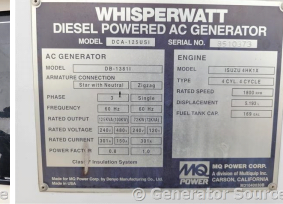

GENERATOR SOURCE

SALES · RENTALS · SERVICE

Multiquip - 100 kW - ON RENT

Generator Set Specs

Unit#: 089206
Capacity: 100 kW
Manufacturer: Multiquip
Enclosure Type: Sound Attenuated Enclosure Mounted on Trailer
Voltage: VOLTAGE SELECTOR SWITCH V
Amps: 150 AMPS
Hertz: 60 Hz
Circuit Breaker Amps: 150
Phase: Voltage Selector Switch
Location: Brighton, CO
of Leads: 12
Model #: DCA125USI
Serial #: 8510373
Generator Weight LBS: 7000

Engine Specs

Make: Isuzu
Year: 2010
Hours: 4942
Fuel: Diesel
Fuel Tank Capacity (Gallons): 169
Fuel Tank Type: Double Wall Base
Model #: 4HK1X
Serial #: 4HK1-471941

Price: Call us at 800-853-2073 for a quote