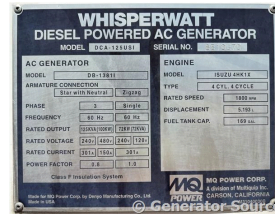

GENERATOR SOURCE

SALES · RENTALS · SERVICE

Multiquip - 100 kW - UNAVAILABLE

Generator Set Specs

Unit#: 089207
Capacity: 100 kW
Manufacturer: Multiquip
Enclosure Type: Sound Attenuated Enclosure Mounted on Trailer
Voltage: VOLTAGE SELECTOR SWITCH V
Amps: 150 AMPS
Hertz: 60 Hz
Circuit Breaker Amps: 350
Phase: Voltage Selector Switch
Location: Brighton, CO
of Leads: 12
Model #: DCA125US1
Serial #: 8510370
Generator Weight LBS: 7000

Engine Specs

Make: Isuzu
Year: 2010
Hours: 5546
Fuel Tank Capacity (Gallons): 169
Fuel Tank Type: Double Wall Base
Model #: 4HK1X
Serial #: 4HK1-472461

Price: Call us at 800-853-2073 for a quote

Generator Source thoroughly tests all of our products!