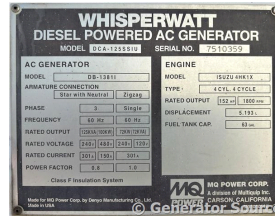

### Generator Set Specs

**Unit#:** 089209  
**Capacity:** 100 kW  
**Manufacturer:** Multiquip  
**Enclosure Type:** Sound Attenuated Enclosure Mounted on Trailer  
**Voltage:** VOLTAGE SELECTOR SWITCH V  
**Amps:** 150 AMPS  
**Hertz:** 60 Hz  
**Circuit Breaker Amps:** 300  
**Phase:** Voltage Selector Switch  
**Location:** Jacksonville, FL  
**# of Leads:** 12  
**Model #:** DCA125US1  
**Serial #:** 7510359  
**Generator Weight LBS:** 8000

### Engine Specs

**Make:** Isuzu  
**Hours:** 6195  
**Fuel Tank Capacity (Gallons):** 63  
**Fuel Tank Type:** Double Wall Base  
**Model #:** 4HK1X  
**Serial #:** 4HK1-474394

**Price:** Call us at 800-853-2073 for a quote