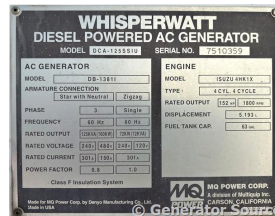

GENERATOR SOURCE

SALES · RENTALS · SERVICE

Multiquip - 100 kW - UNAVAILABLE

Generator Set Specs

Unit#: 089209
Capacity: 100 kW
Manufacturer: Multiquip
Enclosure Type: Sound Attenuated Enclosure Mounted on Trailer
Voltage: VOLTAGE SELECTOR SWITCH V
Amps: 150 AMPS
Hertz: 60 Hz
Circuit Breaker Amps: 300
Phase: Voltage Selector Switch
Location: Jacksonville, FL
of Leads: 12
Model #: DCA125US1
Serial #: 7510359
Generator Weight LBS: 8000

Engine Specs

Make: Isuzu
Hours: 6195
Fuel Tank Capacity (Gallons): 63
Fuel Tank Type: Double Wall Base
Model #: 4HK1X
Serial #: 4HK1-474394

Price: Call us at 800-853-2073 for a quote

Generator Source thoroughly tests all of our products!