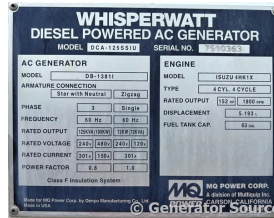

GENERATOR SOURCE

SALES · RENTALS · SERVICE

Multiquip - 100 kW - UNAVAILABLE

Generator Set Specs

Unit#: 089212
Capacity: 100 kW
Manufacturer: Multiquip
Enclosure Type: Enclosure Mounted on Trailer
Voltage: VOLTAGE SELECTOR SWITCH V
Amps: 150 AMPS
Hertz: 60 Hz
Circuit Breaker Amps: 300
Phase: Voltage Selector Switch
Location: Jacksonville, FL
of Leads: 12
Model #: DCA125US1
Serial #: 7510363
Generator Weight LBS: 8000

Engine Specs

Make: Isuzu
Hours: 7407
Fuel Tank Capacity (Gallons): 63
Fuel Tank Type: Double Wall Base
Model #: 4HK1X
Serial #: 4HK1-474483

Price: Call us at 800-853-2073 for a quote

Generator Source thoroughly tests all of our products!