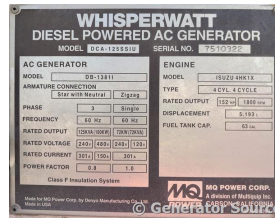

### Generator Set Specs

**Unit#:** 089214  
**Capacity:** 100 kW  
**Manufacturer:** Multiquip  
**Enclosure Type:** Sound Attenuated Enclosure Mounted on Trailer  
**Voltage:** VOLTAGE SELECTOR SWITCH V  
**Amps:** 150 AMPS  
**Hertz:** 60 Hz  
**Circuit Breaker Amps:** 300  
**Phase:** Voltage Selector Switch  
**Location:** Jacksonville, FL  
**# of Leads:** 12  
**Model #:** DCA125SSIU  
**Serial #:** 7510322  
**Generator Weight LBS:** 8000

### Engine Specs

**Make:** Isuzu  
**Year:** 2012  
**Hours:** 7200  
**Fuel Tank Capacity (Gallons):** 63  
**Fuel Tank Type:** Double Wall Base  
**Model #:** 4HK1X  
**Serial #:** 4HK1-471110

**Price:** Call us at 800-853-2073 for a quote