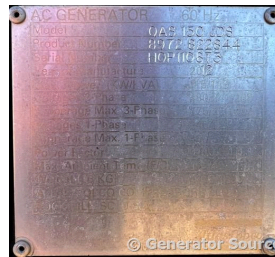

GENERATOR SOURCE

SALES · RENTALS · SERVICE

Atlas Copco - 115 kW - FOR RENT

Generator Set Specs

Unit#: 089219
Capacity: 115 kW
Manufacturer: Atlas Copco
Enclosure Type: Sound Attenuated Enclosure Mounted on Trailer
Voltage: VOLTAGE SELECTOR SWITCH V
Amps: 175 AMPS
Hertz: 60 Hz
Circuit Breaker Amps: 250
Phase: Voltage Selector Switch
Location: Jacksonville, FL
of Leads: 12
Model #: QAS150JDS
Serial #: HOP110673
Generator Weight LBS: 8100

Engine Specs

Make: John Deere
Year: 2012
Hours: 14657
Fuel: Diesel
Fuel Tank Type: Double Wall Base
Model #: 6068HF285
Serial #: PE6068L207381

Price: Call us at 800-853-2073 for a quote

Generator Source thoroughly tests all of our products!