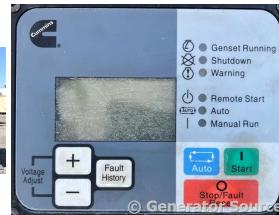

GENERATOR SOURCE

SALES · RENTALS · SERVICE

Cummins - 150 kW - ON RENT

Generator Set Specs

Unit#: 089221
Capacity: 150 kW
Manufacturer: Cummins
Enclosure Type: Sound Attenuated Enclosure Mounted on Trailer
Voltage: VOLTAGE SELECTOR SWITCH V
Amps: 225.5 AMPS
Hertz: 60 Hz
Circuit Breaker Amps: 600
Phase: Voltage Selector Switch
Location: Pensacola, FL
of Leads: 12
Model #: C150D6R
Serial #: C120320358
Generator Weight LBS: 8700

Engine Specs

Make: Cummins
Year: 2012
Hours: 21174
Fuel: Diesel
Fuel Tank Type: Double Wall Base
Model #: QSB7-G3 NR3
Serial #: 73362379

Price: Call us at 800-853-2073 for a quote

Generator Source thoroughly tests all of our products!