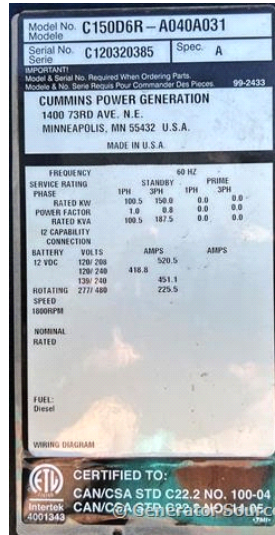

GENERATOR SOURCE

SALES · RENTALS · SERVICE

Cummins - 150 kW - ON RENT

Generator Set Specs

Unit#: 089221
Capacity: 150 kW
Manufacturer: Cummins
Enclosure Type: Sound Attenuated Enclosure Mounted on Trailer
Voltage: VOLTAGE SELECTOR SWITCH V
Amps: 225.5 AMPS
Hertz: 60 Hz
Circuit Breaker Amps: 600
Phase: Voltage Selector Switch
Location: Pensacola, FL
of Leads: 12
Model #: C150D6R
Serial #: C120320358
Generator Weight LBS: 8700

Engine Specs

Make: Cummins
Year: 2012
Hours: 21174
Fuel: Diesel
Fuel Tank Type: Double Wall Base
Model #: QSB7-G3 NR3
Serial #: 73362379

Price: Call us at 800-853-2073 for a quote

Generator Source thoroughly tests all of our products!