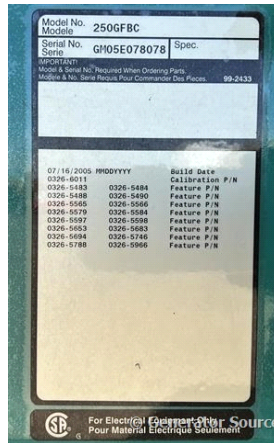

### Generator Set Specs

**Unit#:** 089230  
**Capacity:** 250 kW  
**Manufacturer:** Cummins  
**Enclosure Type:** Weatherproof Enclosure  
**Voltage:** 277/480 V  
**Hertz:** 60 Hz  
**Circuit Breaker Amps:** 150  
**Phase:** Three-Phase  
**Location:** Brighton, CO  
**# of Leads:** 12  
**Model #:** 250GFBC  
**Serial #:** GM05E078078  
**Generator Weight LBS:** 8500

### Engine Specs

**Make:** Cummins  
**Year:** 2005  
**Hours:** 919  
**Fuel:** Natural Gas  
**Fuel Tank Type:** Double Wall  
**Model #:** GTA855G3  
**Serial #:** 25302649

**Price:** Call us at 800-853-2073 for a quote