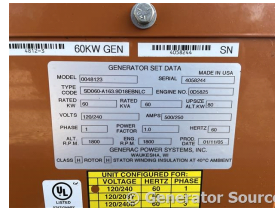

GENERATOR SOURCE

SALES · RENTALS · SERVICE

Generac - 60 kW - JUST ARRIVED

Generator Set Specs

Unit#: 089233
Capacity: 60 kW
Manufacturer: Generac
Enclosure Type: Open
Voltage: 120/240 V
Hertz: 60 Hz
Circuit Breaker Amps: 200 & 100
Phase: Single-Phase
Location: Brighton, CO
of Leads: 4
Model #: 48123
Serial #: 4058244
Generator Weight LBS: 3300

Engine Specs

Make: Mitsubishi
Year: 2005
Hours: 944
Fuel: Diesel
Fuel Tank Capacity (Gallons): 210
Fuel Tank Type: Double Wall Base
Model #: 4D34
Serial #: 4D34-K08147

Price: Call us at 800-853-2073 for a quote