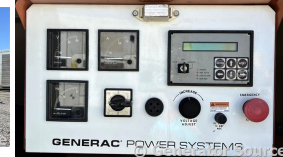

### Generator Set Specs

**Unit#:** 089237  
**Capacity:** 25 kW  
**Manufacturer:** Generac  
**Enclosure Type:** Enclosure Mounted on Trailer  
**Voltage:** 120/240 V  
**Hertz:** 60 Hz  
**Phase:** Single-Phase  
**Location:** Brighton, CO  
**Model #:** 5647740100

### Engine Specs

**Make:** John Deere  
**Year:** 2005  
**Hours:** 642  
**Fuel Tank Type:** Double Wall Base  
**Model #:** 4024TF270  
**Serial #:** PE4024T042417

**Price:** Call us at 800-853-2073 for a quote