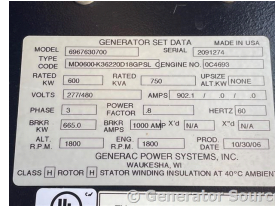

GENERATOR SOURCE

SALES · RENTALS · SERVICE

Generac - 600 kW - UNAVAILABLE

Generator Set Specs

Unit#: 089249
Capacity: 600 kW
Manufacturer: Generac
Enclosure Type: Sound Attenuated Enclosure
Voltage: 277/480 V
Amps: 902 AMPS
Hertz: 60 Hz
Circuit Breaker Amps: 1000
Phase: Three-Phase
Location: Jacksonville, FL
of Leads: 12
Model #: 6967170700
Serial #: 2091274
Generator Weight LBS: 25000
Generator Dimensions: 23'7"L x 5'11"W x 9'10"H

Engine Specs

Make: Daewoo
Year: 2006
Hours: 371
Fuel Tank Capacity (Gallons): 1000
Fuel Tank Type: Double Wall Base
Model #: P222LE
Serial #: EAYOA600532

Price: Call us at 800-853-2073 for a quote

Generator Source thoroughly tests all of our products!