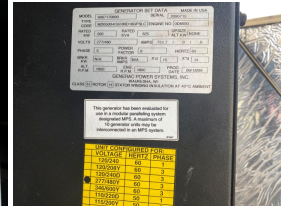

Generator Source thoroughly tests all of our products!

The pricing displayed on our website is subject to change based on deinstallation costs, installation requirements, rigging/disposal, and any other situational variables, but we do try to keep it as up to date as possible.