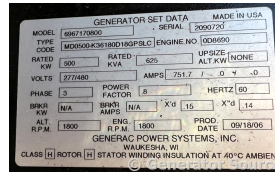

GENERATOR SOURCE

SALES · RENTALS · SERVICE

Generac - 500 kW - UNAVAILABLE

Generator Set Specs

Unit#: 089251
Capacity: 500 kW
Manufacturer: Generac
Enclosure Type: Sound Attenuated Enclosure
Voltage: 277/480 V
Amps: 751.7 AMPS
Hertz: 60 Hz
Circuit Breaker Amps: 800
Phase: Three-Phase
Location: Brighton, CO
of Leads: 6
Model #: 6963680800
Serial #: 2090720
Generator Weight LBS: 15500

Engine Specs

Make: Doosan
Year: 2006
Hours: 405
Fuel Tank Capacity (Gallons): 1026
Fuel Tank Type: Double Wall Base
Model #: P180LE
Serial #: EA50C600G21

Price: Call us at 800-853-2073 for a quote

Generator Source thoroughly tests all of our products!