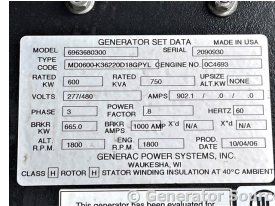

GENERATOR SOURCE

SALES · RENTALS · SERVICE

Generac - 600 kW - READY TO SHIP

Generator Set Specs

Unit#: 089254
Capacity: 600 kW
Manufacturer: Generac
Enclosure Type: Sound Attenuated Enclosure
Voltage: 277/480 V
Amps: 902.1 AMPS
Hertz: 60 Hz
Circuit Breaker Amps: 1000
Phase: Three-Phase
Location: Jacksonville, FL
of Leads: 10
Model #: 6967170800
Serial #: 2090930
Generator Weight LBS: 25000
Generator Dimensions: 285" L X 73" W X 161" H

Engine Specs

Make: Daewoo
Year: 2006
Hours: 430
Fuel: Diesel
Fuel Tank Capacity (Gallons): 1000
Fuel Tank Type: Double Wall Base
Model #: P222LE
Serial #: EAYOA60045

Price: Call us at 800-853-2073 for a quote