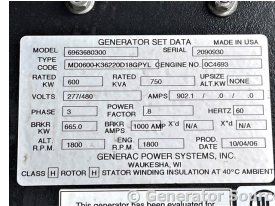

## Generac - 600 kW - READY TO SHIP

### Generator Set Specs

**Unit#:** 089254  
**Capacity:** 600 kW  
**Manufacturer:** Generac  
**Enclosure Type:** Sound Attenuated Enclosure  
**Voltage:** 277/480 V  
**Amps:** 902.1 AMPS  
**Hertz:** 60 Hz  
**Circuit Breaker Amps:** 1000  
**Phase:** Three-Phase  
**Location:** Jacksonville, FL  
**# of Leads:** 10  
**Model #:** 6967170800  
**Serial #:** 2090930  
**Generator Weight LBS:** 25000  
**Generator Dimensions:** 285" L X 73" W X 161" H

### Engine Specs

**Make:** Daewoo  
**Year:** 2006  
**Hours:** 430  
**Fuel:** Diesel  
**Fuel Tank Capacity (Gallons):** 1000  
**Fuel Tank Type:** Double Wall Base  
**Model #:** P222LE  
**Serial #:** EAYOA60045