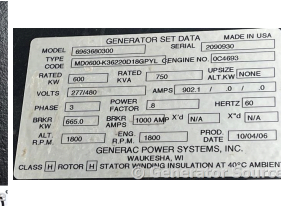

## Generac - 600 kW - READY TO SHIP

### Generator Set Specs

**Unit#:** 089254  
**Capacity:** 600 kW  
**Manufacturer:** Generac  
**Enclosure Type:** Sound Attenuated Enclosure  
**Voltage:** 277/480 V  
**Amps:** 902.1 AMPS  
**Hertz:** 60 Hz  
**Circuit Breaker Amps:** 1000  
**Phase:** Three-Phase  
**Location:** Jacksonville, FL  
**# of Leads:** 10  
**Model #:** 6967170800  
**Serial #:** 2090930  
**Generator Weight LBS:** 25000  
**Generator Dimensions:** 285" L X 73" W X 161" H

### Engine Specs

**Make:** Daewoo  
**Year:** 2006  
**Hours:** 430  
**Fuel:** Diesel  
**Fuel Tank Capacity (Gallons):** 1000  
**Fuel Tank Type:** Double Wall Base  
**Model #:** P222LE  
**Serial #:** EAYOA60045