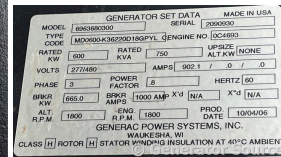

GENERATOR SOURCE

SALES · RENTALS · SERVICE

Generac - 600 kW - READY TO SHIP

Generator Set Specs

Unit#: 089254
Capacity: 600 kW
Manufacturer: Generac
Enclosure Type: Sound Attenuated Enclosure
Voltage: 277/480 V
Amps: 902.1 AMPS
Hertz: 60 Hz
Circuit Breaker Amps: 1000
Phase: Three-Phase
Location: Jacksonville, FL
of Leads: 10
Model #: 6967170800
Serial #: 2090930
Generator Weight LBS: 25000
Generator Dimensions: 285" L X 73" W X 161" H

Engine Specs

Make: Daewoo
Year: 2006
Hours: 430
Fuel: Diesel
Fuel Tank Capacity (Gallons): 1000
Fuel Tank Type: Double Wall Base
Model #: P222LE
Serial #: EAYOA60045

Price: Call us at 800-853-2073 for a quote