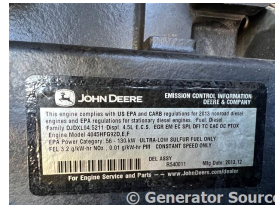

© Generator Source

© Generator Source

Price: Call us at 800-853-2073 for a quote

Generator Source thoroughly tests all of our products!

The pricing displayed on our website is subject to change based on deinstallation costs, installation requirements, rigging/disposal, and any other situational variables, but we do try to keep it as up to date as possible.

Copyright © Generator Source. All Rights Reserved. Caterpillar, Detroit, Cummins, Perkins, SDMO, and all other brand names are trademarks of their individual prospective companies.

sales@generatorsource.com - generatorsource.com
303-659-2073 - 1-800-853-2073

FORMERLY
Diesel
SERVICE & SUPPLY