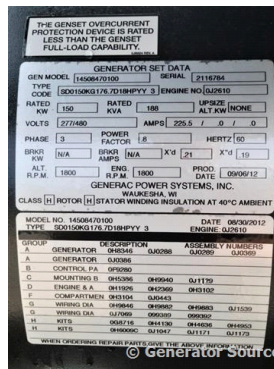

GENERATOR SOURCE

SALES · RENTALS · SERVICE

Generac - 150 kW - SOLD

Generator Set Specs

Unit#: 089257
Capacity: 150 kW
Manufacturer: Generac
Enclosure Type: Open
Voltage: 277/480 V
Amps: 225 AMPS
Hertz: 60 Hz
Circuit Breaker Amps: 225
Phase: Three-Phase
Location: Jacksonville, FL
of Leads: 10
Model #: 14508470100
Serial #: 2116784
Generator Weight LBS: 7500
Generator Dimensions: 117" L
 x 49" W x 87" H

Engine Specs

Make: Iveco
Year: 2012
Hours: 30
Fuel: Diesel
Fuel Tank Capacity (Gallons): 333
Fuel Tank Type: Double Wall Base
Model #: F4HE9685A-J
Serial #: J10200989744

Price: Call us at 800-853-2073 for a quote

VOLTAGE	HERTZ	PHASE
120/240	60	1
120/208Y	60	3
120/240Y	60	3
277/480Y	60	3
346/600Y	60	3
110/220Y	50	1
115/200Y	50	3
100/200Y	50	3
231/400Y	50	3

D-DIGIT-C-24151-1111-1 Source
UNBALANCED LOAD CAPABILITY 225%