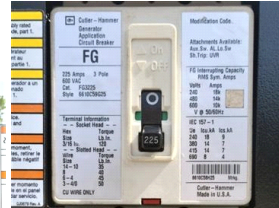

GENERATOR SOURCE

SALES · RENTALS · SERVICE

Generac - 150 kW - SOLD

Generator Set Specs

Unit#: 089257
Capacity: 150 kW
Manufacturer: Generac
Enclosure Type: Open
Voltage: 277/480 V
Amps: 225 AMPS
Hertz: 60 Hz
Circuit Breaker Amps: 225
Phase: Three-Phase
Location: Jacksonville, FL
of Leads: 10
Model #: 14508470100
Serial #: 2116784
Generator Weight LBS: 7500
Generator Dimensions: 117" L
 x 49" W x 87" H

Engine Specs

Make: Iveco
Year: 2012
Hours: 30
Fuel: Diesel
Fuel Tank Capacity (Gallons): 333
Fuel Tank Type: Double Wall Base
Model #: F4HE9685A-J
Serial #: J10200989744

Price: Call us at 800-853-2073 for a quote