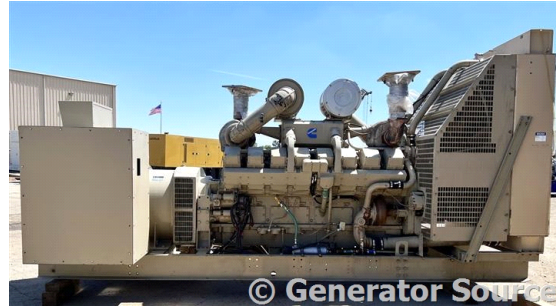

## Cummins - 1100 kW - UNAVAILABLE

### Generator Set Specs

**Unit#:** 089260  
**Capacity:** 1100 kW  
**Manufacturer:** Cummins  
**Amps:** 1654 AMPS  
**Hertz:** 60 Hz  
**Phase:** Three-Phase  
**Location:** Brighton, CO  
**Model #:** CC734B  
**Serial #:** 120001  
**Generator Weight LBS:** 21500

### Engine Specs

**Make:** Cummins  
**Year:** 1987  
**Hours:** 0  
**Fuel Tank Type:**  
Double Wall Base  
**Model #:** KTA50-G5-  
GC2  
**Serial #:** 33112628

**Price:** Call us at 800-853-2073 for a quote