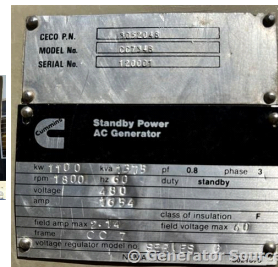

### Generator Set Specs

**Unit#:** 089260  
**Capacity:** 1100 kW  
**Manufacturer:** Cummins  
**Amps:** 1654 AMPS  
**Hertz:** 60 Hz  
**Phase:** Three-Phase  
**Location:** Brighton, CO  
**Model #:** CC734B  
**Serial #:** 120001  
**Generator Weight LBS:** 21500

### Engine Specs

**Make:** Cummins  
**Year:** 1987  
**Hours:** 0  
**Fuel Tank Type:**  
Double Wall Base  
**Model #:** KTA50-G5-  
GC2  
**Serial #:** 33112628

**Price:** Call us at 800-853-2073 for a quote