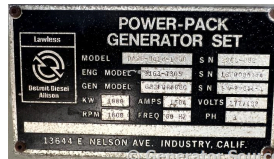

## Detroit - 1000 kW - JUST ARRIVED

### Generator Set Specs

**Unit#:** 089265  
**Capacity:** 1000 kW  
**Manufacturer:** Detroit  
**Enclosure Type:** Weatherproof Enclosure  
**Voltage:** 277/480 V  
**Amps:** 1504 AMPS  
**Hertz:** 60 Hz  
**Phase:** Three-Phase  
**Location:** Brighton, CO  
**# of Leads:** 4  
**Model #:** 682FDR8080  
**Serial #:** LM-94855-1  
**Generator Weight LBS:** 13000

### Engine Specs

**Make:** Detroit  
**Hours:** 0  
**Fuel:** Diesel  
**Fuel Tank Type:** Double Wall Base  
**Model #:** 9163-7305  
**Serial #:** 16E0006744

**Price:** Call us at 800-853-2073 for a quote