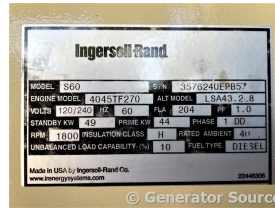

GENERATOR SOURCE

SALES · RENTALS · SERVICE

Ingersoll Rand - 60 kW - UNAVAILABLE

Generator Set Specs

Unit#: 089270

Capacity: 60 kW

Manufacturer: Ingersoll Rand

Amps: 204 AMPS

Hertz: 60 Hz

Circuit Breaker Amps: 250

Phase: Single-Phase

Location: Jacksonville, FL

of Leads: 4

Model #: S60

Serial #: 357624UEPB57

Generator Weight LBS: 3500

Generator Dimensions: 112" L
x 39" W x 100" H

Engine Specs

Year: 2005

Hours: 0

Fuel Tank Capacity (Gallons): 335

Fuel Tank Type:
Double Wall Base

Price: Call us at 800-853-2073 for a quote

Generator Source thoroughly tests all of our products!