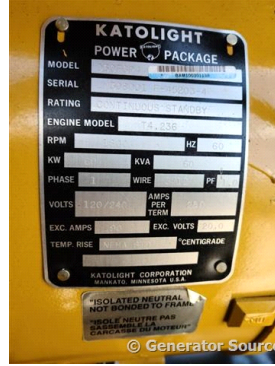

Generator Source thoroughly tests all of our products!

The pricing displayed on our website is subject to change based on deinstallation costs, installation requirements, rigging/disposal, and any other situational variables, but we do try to keep it as up to date as possible.

Copyright © Generator Source. All Rights Reserved. Caterpillar, Detroit, Cummins, Perkins, SDMO, and all other brand names are trademarks of their individual prospective companies.

sales@generatorsource.com - generatorsource.com
303-659-2073 - 1-800-853-2073

FORMERLY
Diesel
SERVICE & SUPPLY