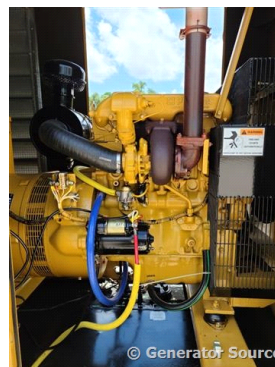

GENERATOR SOURCE

SALES · RENTALS · SERVICE

Katolight - 60 kW - UNAVAILABLE

Generator Set Specs

Unit#: 089286
Capacity: 60 kW
Manufacturer: Katolight
Enclosure Type: Sound Attenuated Enclosure
Voltage: 120/240 V
Amps: 250 AMPS
Hertz: 60 Hz
Circuit Breaker Amps: 250
Phase: Single-Phase
Location: Jacksonville, FL
# of Leads: 4
Model #: D60FGR4
Serial #: LM308001 F-45203-4
Generator Weight LBS: 3500
Generator Dimensions: 118" L x 60" W x 90" H

Engine Specs

Make: PERKINS
Year: 2000
Hours: 1200
Fuel Tank Capacity (Gallons): 250
Fuel Tank Type: Double Wall Base
Model #: T4.236
Serial #: LJ35009 U795785C

Price: Call us at 800-853-2073 for a quote