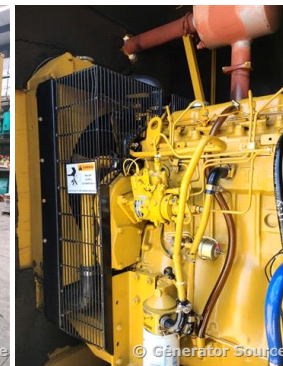

## Katolight - 60 kW - UNAVAILABLE

### Generator Set Specs

**Unit#:** 089286  
**Capacity:** 60 kW  
**Manufacturer:** Katolight  
**Enclosure Type:** Sound Attenuated Enclosure  
**Voltage:** 120/240 V  
**Amps:** 250 AMPS  
**Hertz:** 60 Hz  
**Circuit Breaker Amps:** 250  
**Phase:** Single-Phase  
**Location:** Jacksonville, FL  
**# of Leads:** 4  
**Model #:** D60FGR4  
**Serial #:** LM308001 F-45203-4  
**Generator Weight LBS:** 3500  
**Generator Dimensions:** 118" L x 60" W x 90" H

### Engine Specs

**Make:** PERKINS  
**Year:** 2000  
**Hours:** 1200  
**Fuel Tank Capacity (Gallons):** 250  
**Fuel Tank Type:** Double Wall Base  
**Model #:** T4.236  
**Serial #:** LJ35009 U795785C