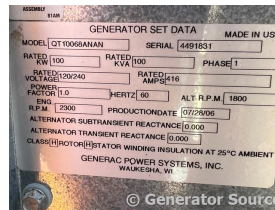

GENERATOR SOURCE

SALES · RENTALS · SERVICE

Generac - 100 kW - UNAVAILABLE

Generator Set Specs

Unit#: 089298
Capacity: 100 kW
Manufacturer: Generac
Enclosure Type: Sound Attenuated Enclosure
Voltage: 120/240 V
Amps: 416 AMPS
Hertz: 60 Hz
Circuit Breaker Amps: 450
Phase: Single-Phase
Location: Brighton, CO
of Leads: 4
Model #: QT10068ANAN
Serial #: 4491831
Generator Weight LBS: 5000
Generator Dimensions: 116 x 38 x 82

Engine Specs

Make: Ford
Year: 2006
Hours: 255
Fuel Tank Type: Double Wall
Model #: WSG1068
Serial #: 06T557592

© Generator Source

© Generator Source

© Generator Source

© Generator Source

© Generator Source

Price: Call us at 800-853-2073 for a quote