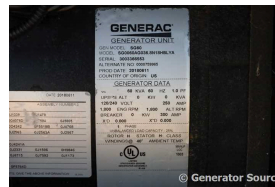

## Generac - 60 kW - UNAVAILABLE

### Generator Set Specs

**Unit#:** 089306  
**Capacity:** 60 kW  
**Manufacturer:** Generac  
**Enclosure Type:** Sound Attenuated Enclosure  
**Voltage:** 120/240 V  
**Amps:** 250 AMPS  
**Hertz:** 60 Hz  
**Circuit Breaker Amps:** 400  
**Phase:** Single-Phase  
**Location:** Brighton, CO  
**# of Leads:** 6  
**Model #:** SG60  
**Serial #:** 3003366553  
**Generator Weight LBS:** 3000  
**Generator Dimensions:** 111 X 40 X 76 1/4

### Engine Specs

**Make:** Generac  
**Year:** 2018  
**Hours:** 1  
**Fuel:** Natural Gas  
**Fuel Tank Type:** Double Wall  
**Model #:** 6P680 AA  
**Serial #:** E172A 120618 1630132

**Price:** Call us at 800-853-2073 for a quote