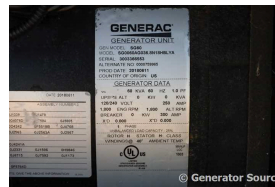

GENERATOR SOURCE

SALES · RENTALS · SERVICE

Generac - 60 kW - UNAVAILABLE

Generator Set Specs

Unit#: 089306
Capacity: 60 kW
Manufacturer: Generac
Enclosure Type: Sound Attenuated Enclosure
Voltage: 120/240 V
Amps: 250 AMPS
Hertz: 60 Hz
Circuit Breaker Amps: 400
Phase: Single-Phase
Location: Brighton, CO
of Leads: 6
Model #: SG60
Serial #: 3003366553
Generator Weight LBS: 3000
Generator Dimensions: 111 X 40 X 76 1/4

Engine Specs

Make: Generac
Year: 2018
Hours: 1
Fuel: Natural Gas
Fuel Tank Type: Double Wall
Model #: 6P680 AA
Serial #: E172A 120618 1630132

Price: Call us at 800-853-2073 for a quote

Generator Source thoroughly tests all of our products!