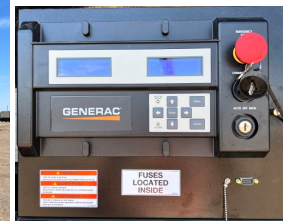

### Generator Set Specs

**Unit#:** 089311  
**Capacity:** 100 kW  
**Manufacturer:** Generac  
**Enclosure Type:** Sound Attenuated Enclosure  
**Voltage:** 277/480 V  
**Amps:** 150 AMPS  
**Hertz:** 60 Hz  
**Circuit Breaker Amps:** 175 & 175  
**Phase:** Three-Phase  
**Location:** Brighton, CO  
**# of Leads:** 12  
**Model #:** SD0100  
**Serial #:** 3007525904  
**Generator Weight LBS:** 10000

### Engine Specs

**Make:** Iveco  
**Year:** 2019  
**Hours:** 4  
**Fuel Tank Capacity (Gallons):** 210  
**Fuel Tank Type:** Double Wall Base  
**Model #:** F4GE9685A-3602  
**Serial #:** 1799776

**Price:** Call us at 800-853-2073 for a quote