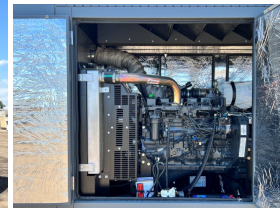

### Generator Set Specs

**Unit#:** 089312  
**Capacity:** 100 kW  
**Manufacturer:** Generac  
**Enclosure Type:** Sound Attenuated Enclosure  
**Voltage:** 277/480 V  
**Amps:** 150 AMPS  
**Hertz:** 60 Hz  
**Circuit Breaker Amps:** 175 & 175  
**Phase:** Three-Phase  
**Location:** Brighton, CO  
**# of Leads:** 12  
**Model #:** SD0100  
**Serial #:** 3007525898  
**Generator Weight LBS:** 10000

### Engine Specs

**Make:** FPT  
**Year:** 2020  
**Hours:** 4  
**Fuel Tank Capacity (Gallons):** 210  
**Fuel Tank Type:** Double Wall Base  
**Model #:** F4GE9685-3602  
**Serial #:** 1807363

**Price:** Call us at 800-853-2073 for a quote