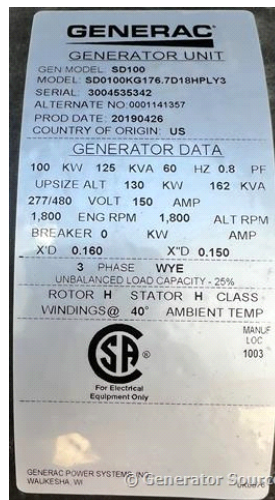

GENERATOR SOURCE

SALES · RENTALS · SERVICE

Generac - 100 kW - READY TO SHIP

Generator Set Specs

Unit#: 089316
Capacity: 100 kW
Manufacturer: Generac
Enclosure Type: Sound Attenuated Enclosure
Voltage: 277/480 V
Amps: 150 AMPS
Hertz: 60 Hz
Circuit Breaker Amps: 150
Phase: Three-Phase
Location: Brighton, CO
# of Leads: 12
Model #: SD0100
Serial #: 3004535342
Generator Weight LBS: 10000

Engine Specs

Make: FPT
Year: 2019
Hours: 5
Fuel: Diesel
Fuel Tank Capacity (Gallons): 726
Fuel Tank Type: Double Wall Base
Model #: F4GE9685A-3602
Serial #: 1614978

Price: Call us at 800-853-2073 for a quote

Generator Source thoroughly tests all of our products!

The pricing displayed on our website is subject to change based on deinstallation costs, installation requirements, rigging/disposal, and any other situational variables, but we do try to keep it as up to date as possible.