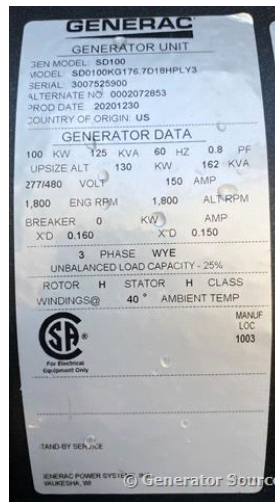

GENERATOR SOURCE

SALES · RENTALS · SERVICE

Generac - 100 kW - UNAVAILABLE

Generator Set Specs

Unit#: 089318
Capacity: 100 kW
Manufacturer: Generac
Enclosure Type: Sound Attenuated Enclosure
Voltage: 277/480 V
Amps: 150 AMPS
Hertz: 60 Hz
Circuit Breaker Amps: 175
Phase: Three-Phase
Location: Brighton, CO
# of Leads: 12
Model #: SD0100
Serial #: 3007525900
Generator Weight LBS: 10000

Engine Specs

Make: FPT
Year: 2020
Hours: 4
Fuel: Diesel
Fuel Tank Capacity (Gallons): 210
Fuel Tank Type: Double Wall Base
Model #: F4GE9685A-3602
Serial #: 1799838

Price: Call us at 800-853-2073 for a quote

Generator Source thoroughly tests all of our products!

The pricing displayed on our website is subject to change based on deinstallation costs, installation requirements, rigging/disposal, and any other situational variables, but we do try to keep it as up to date as possible.