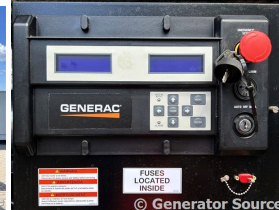

GENERATOR SOURCE

SALES · RENTALS · SERVICE

Generac - 100 kW - UNAVAILABLE

Generator Set Specs

Unit#: 089319
Capacity: 100 kW
Manufacturer: Generac
Enclosure Type: Sound Attenuated Enclosure
Voltage: 277/480 V
Amps: 150 AMPS
Hertz: 60 Hz
Circuit Breaker Amps: 175 & 175
Phase: Three-Phase
Location: Brighton, CO
of Leads: 12
Model #: SD0100
Serial #: 3007525903
Generator Weight LBS: 10000

Engine Specs

Make: FPT
Year: 2020
Hours: 4
Fuel: Diesel
Fuel Tank Capacity (Gallons): 210
Fuel Tank Type: Double Wall Base
Model #: 4GE9685A-J602
Serial #: 1799844

Price: Call us at 800-853-2073 for a quote