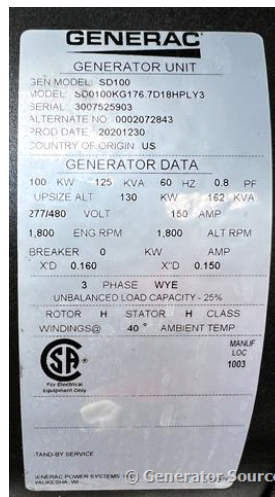

GENERATOR SOURCE

SALES · RENTALS · SERVICE

Generac - 100 kW - UNAVAILABLE

Generator Set Specs

Unit#: 089319
Capacity: 100 kW
Manufacturer: Generac
Enclosure Type: Sound Attenuated Enclosure
Voltage: 277/480 V
Amps: 150 AMPS
Hertz: 60 Hz
Circuit Breaker Amps: 175 & 175
Phase: Three-Phase
Location: Brighton, CO
of Leads: 12
Model #: SD0100
Serial #: 3007525903
Generator Weight LBS: 10000

Engine Specs

Make: FPT
Year: 2020
Hours: 4
Fuel: Diesel
Fuel Tank Capacity (Gallons): 210
Fuel Tank Type: Double Wall Base
Model #: 4GE9685A-J602
Serial #: 1799844

Price: Call us at 800-853-2073 for a quote