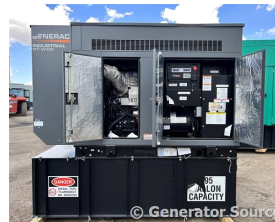

Generator Source thoroughly tests all of our products!

The pricing displayed on our website is subject to change based on deinstallation costs, installation requirements, rigging/disposal, and any other situational variables, but we do try to keep it as up to date as possible.