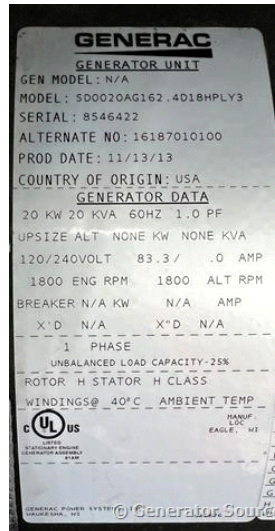

GENERATOR SOURCE

SALES · RENTALS · SERVICE

Generac - 20 kW - SOLD

Generator Set Specs

Unit#: 089321
Capacity: 20 kW
Manufacturer: Generac
Enclosure Type: Sound Attenuated Enclosure
Voltage: 120/240 V
Amps: 83.3 AMPS
Hertz: 60 Hz
Circuit Breaker Amps: 100
Phase: Single-Phase
Location: Brighton, CO
# of Leads: 6
Model #:
SD0020AG162.4D18HPLY3
Serial #: 8546422
Generator Weight LBS: 8000

Engine Specs

Make: Generac
Year: 2013
Hours: 6
Fuel: Diesel
Fuel Tank Capacity (Gallons): 195
Fuel Tank Type: Double Wall Base
Model #: A2400T-GEN1
Serial #: TR4X00125

Price: Call us at 800-853-2073 for a quote

Generator Source thoroughly tests all of our products!

The pricing displayed on our website is subject to change based on deinstallation costs, installation requirements, rigging/disposal, and any other situational variables, but we do try to keep it as up to date as possible.