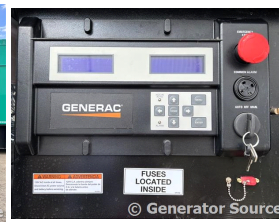

Generator Source thoroughly tests all of our products!

The pricing displayed on our website is subject to change based on deinstallation costs, installation requirements, rigging/disposal, and any other situational variables, but we do try to keep it as up to date as possible.