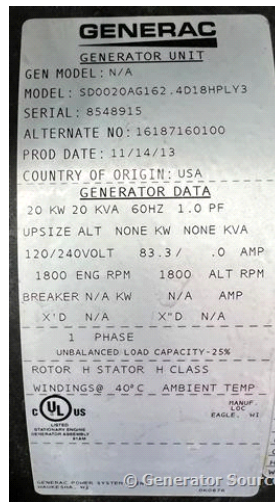

GENERATOR SOURCE

SALES · RENTALS · SERVICE

Generac - 20 kW - SOLD

Generator Set Specs

Unit#: 089322
Capacity: 20 kW
Manufacturer: Generac
Enclosure Type: Sound Attenuated Enclosure
Voltage: 120/240 V
Amps: 83.3 AMPS
Hertz: 60 Hz
Circuit Breaker Amps: 100
Phase: Single-Phase
Location: Brighton, CO
of Leads: 6
Model #:
 SD0020AG162.4D18HPLY3
Serial #: 8548915
Generator Weight LBS: 8000

Engine Specs

Make: Generac
Year: 2013
Hours: 6
Fuel: Diesel
Fuel Tank Capacity (Gallons): 195
Fuel Tank Type: Double Wall Base
Model #: A2400T-GEN1
Serial #: TR4X00163

Price: Call us at 800-853-2073 for a quote