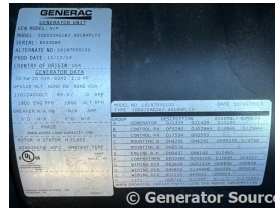

GENERATOR SOURCE

SALES · RENTALS · SERVICE

Generac - 20 kW - SALE PENDING

Generator Set Specs

Unit#: 089323
Capacity: 20 kW
Manufacturer: Generac
Enclosure Type: Sound Attenuated Enclosure
Voltage: 120/240 V
Amps: 83.3 AMPS
Hertz: 60 Hz
Circuit Breaker Amps: 100 & 100
Phase: Single-Phase
Location: Brighton, CO
of Leads: 6
Model #: SD0020AG162.4D18HPLY3
Serial #: 8543089
Generator Weight LBS: 8000

Engine Specs

Make: Generac
Year: 2013
Hours: 6
Fuel: Diesel
Fuel Tank Capacity (Gallons): 195
Fuel Tank Type: Double Wall Base
Model #: A2400T-GEN1
Serial #: TR4X00143

Price: Call us at 800-853-2073 for a quote