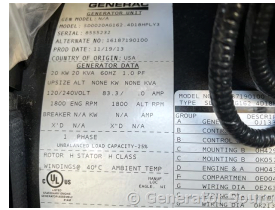

GENERATOR SOURCE

SALES · RENTALS · SERVICE

Generac - 20 kW - SALE PENDING

Generator Set Specs

Unit#: 089324
Capacity: 20 kW
Manufacturer: Generac
Enclosure Type: Sound Attenuated Enclosure
Voltage: 120/240 V
Amps: 83.3 AMPS
Hertz: 60 Hz
Circuit Breaker Amps: 100 & 100
Phase: Single-Phase
Location: Brighton, CO
of Leads: 6
Model #: SD0020AG162.4D18HPLY3
Serial #: 8555232
Generator Weight LBS: 8000

Engine Specs

Make: Generac
Year: 2013
Hours: 6
Fuel: Diesel
Fuel Tank Capacity (Gallons): 195
Fuel Tank Type: Double Wall Base
Model #: A2400T-GEN1
Serial #: TR4X00170

Price: Call us at 800-853-2073 for a quote