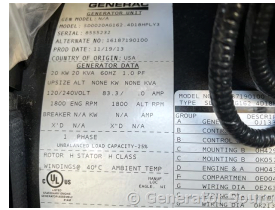

Engine Specs

Make: Generac
Year: 2013
Hours: 6
Fuel: Diesel
Fuel Tank Capacity (Gallons): 195
Fuel Tank Type: Double Wall Base
Model #: A2400T-GEN1
Serial #: TR4X00170