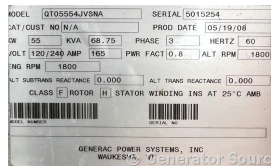

GENERATOR SOURCE

SALES · RENTALS · SERVICE

Generac - 55 kW - UNAVAILABLE

Generator Set Specs

Unit#: 089332
Capacity: 55 kW
Manufacturer: Generac
Enclosure Type: Sound Attenuated Enclosure
Voltage: 120/240 V
Hertz: 60 Hz
Circuit Breaker Amps: 200
Phase: Three-Phase
Location: Brighton, CO
of Leads: 6
Model #: QT05554JVSNA
Serial #: 5015254
Generator Weight LBS: 3000

Engine Specs

Make: Generac
Year: 2008
Hours: 467
Fuel Tank Type: Double Wall
Model #: 2G622LB
Serial #: 21296335

Price: Call us at 800-853-2073 for a quote

Generator Source thoroughly tests all of our products!