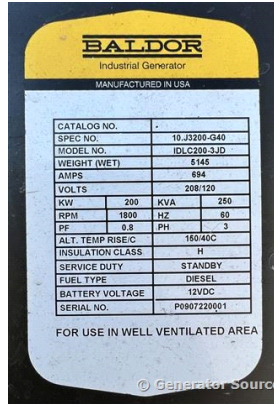

GENERATOR SOURCE

SALES · RENTALS · SERVICE

Baldor - 200 kW - UNAVAILABLE

Generator Set Specs

Unit#: 089340
Capacity: 200 kW
Manufacturer: Baldor
Enclosure Type: Sound Attenuated Enclosure
Voltage: 120/208 V
Amps: 694 AMPS
Hertz: 60 Hz
Circuit Breaker Amps: 800
Phase: Three-Phase
Location: Brighton, CO
of Leads: 12
Model #: IDLC200-3JD
Serial #: P0907220001
Generator Weight LBS: 7000

Engine Specs

Make: John Deere
Year: 2009
Hours: 246
Fuel Tank Capacity (Gallons): aprox 500
Fuel Tank Type: Double Wall Base
Model #: 6068F485
Serial #: PE6068L090758

Price: Call us at 800-853-2073 for a quote