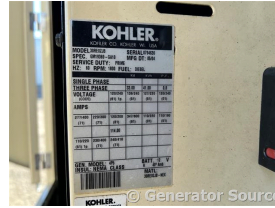

Generator Source thoroughly tests all of our products!

The pricing displayed on our website is subject to change based on deinstallation costs, installation requirements, rigging/disposal, and any other situational variables, but we do try to keep it as up to date as possible.

Copyright © Generator Source. All Rights Reserved. Caterpillar, Detroit, Cummins, Perkins, SDMO, and all other brand names are trademarks of their individual prospective companies.

sales@generatorsource.com - generatorsource.com
303-659-2073 - 1-800-853-2073

FORMERLY
Diesel
SERVICE & SUPPLY