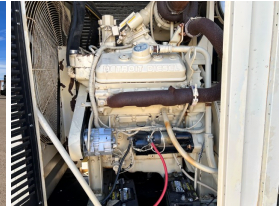

Generator Source thoroughly tests all of our products!

The pricing displayed on our website is subject to change based on deinstallation costs, installation requirements, rigging/disposal, and any other situational variables, but we do try to keep it as up to date as possible.

Copyright © Generator Source. All Rights Reserved. Caterpillar, Detroit, Cummins, Perkins, SDMO, and all other brand names are trademarks of their individual prospective companies.

sales@generatorsource.com - generatorsource.com
303-659-2073 - 1-800-853-2073

FORMERLY
Diesel
SERVICE & SUPPLY