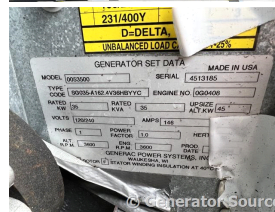

GENERATOR SOURCE

SALES · RENTALS · SERVICE

Generac - 35 kW - UNAVAILABLE

Generator Set Specs

Unit#: 089354
Capacity: 35 kW
Manufacturer: Generac
Enclosure Type: Sound Attenuated Enclosure
Voltage: 120/240 V
Amps: 146 AMPS
Hertz: 60 Hz
Circuit Breaker Amps: 175
Phase: Single-Phase
Location: Brighton, CO
of Leads: 4
Model #: 53500
Serial #: 4513185
Generator Weight LBS: 4000

Engine Specs

Make: Mitsubishi
Hours: 337
Fuel: Natural Gas
Fuel Tank Type: Double Wall
Model #: 4G6454M
Serial #: SCR4544

Price: Call us at 800-853-2073 for a quote

Generator Source thoroughly tests all of our products!