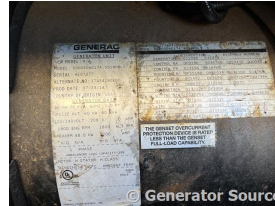

GENERATOR SOURCE

SALES · RENTALS · SERVICE

Generac - 50 kW - UNAVAILABLE

Generator Set Specs

Unit#: 089356
Capacity: 50 kW
Manufacturer: Generac
Enclosure Type: Weatherproof Enclosure
Voltage: 120/240 V
Amps: 208.3 AMPS
Hertz: 60 Hz
Circuit Breaker Amps: 200
Phase: Single-Phase
Location: Brighton, CO
of Leads: 6
Model #: SD0050AG
Serial #: 9107377
Generator Weight LBS: 8000

Engine Specs

Make: FPT
Year: 2014
Hours: 142
Fuel Tank Capacity (Gallons): 300
Fuel Tank Type: Double Wall Base
Model #: F4GE9455B
Serial #: 3602-01234216

Price: Call us at 800-853-2073 for a quote

Generator Source thoroughly tests all of our products!