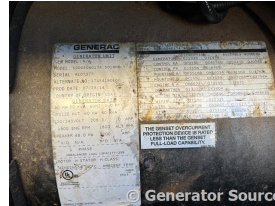

### Generator Set Specs

**Unit#:** 089356  
**Capacity:** 50 kW  
**Manufacturer:** Generac  
**Enclosure Type:** Weatherproof Enclosure  
**Voltage:** 120/240 V  
**Amps:** 208.3 AMPS  
**Hertz:** 60 Hz  
**Circuit Breaker Amps:** 200  
**Phase:** Single-Phase  
**Location:** Brighton, CO  
**# of Leads:** 6  
**Model #:** SD0050AG  
**Serial #:** 9107377  
**Generator Weight LBS:** 8000

### Engine Specs

**Make:** FPT  
**Year:** 2014  
**Hours:** 142  
**Fuel Tank Capacity (Gallons):** 300  
**Fuel Tank Type:** Double Wall Base  
**Model #:** F4GE9455B  
**Serial #:** 3602-01234216

**Price:** Call us at 800-853-2073 for a quote