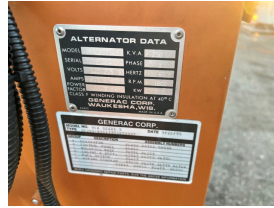

GENERATOR SOURCE

SALES · RENTALS · SERVICE

Generac - 200 kW

Generator Set Specs

Unit#: 089361
Capacity: 200 kW
Manufacturer: Generac
Enclosure Type: Open
Voltage: 120/208 V
Amps: 693.9 AMPS
Hertz: 60 Hz
Circuit Breaker Amps: 800
Phase: Three-Phase
Location: Brighton, CO
of Leads: 12
Model #: 95AD2221-S
Serial #: 2020464
Generator Weight LBS: 6000

Engine Specs

Make: Hino
Year: 1995
Hours: 665
Fuel: Diesel
Fuel Tank Type: Double Wall Base
Model #: E130
Serial #: A11142

Price: Call us at 800-853-2073 for a quote

Generator Source thoroughly tests all of our products!