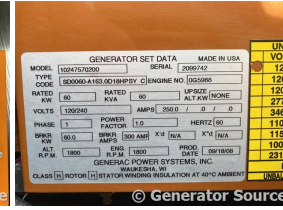

GENERATOR SOURCE

SALES · RENTALS · SERVICE

Generac - 60 kW - UNAVAILABLE

Generator Set Specs

Unit#: 089366
Capacity: 60 kW
Manufacturer: Generac
Enclosure Type: Sound Attenuated Enclosure
Voltage: 120/240 V
Amps: 300 AMPS
Hertz: 60 Hz
Circuit Breaker Amps: 300
Phase: Single-Phase
Location: Brighton, CO
of Leads: 4
Model #: 10247570200
Serial #: 2099742
Generator Weight LBS: 8000

Engine Specs

Make: John Deere
Year: 2008
Hours: 420
Fuel Tank Capacity (Gallons): 194
Fuel Tank Type: Double Wall Base
Model #: 5030HF285
Serial #: PE5030L009324

Price: Call us at 800-853-2073 for a quote