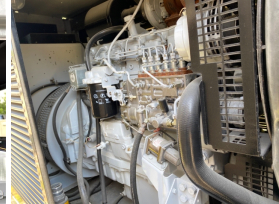

GENERATOR SOURCE

SALES · RENTALS · SERVICE

Spectrum - 180 kW - UNAVAILABLE

Generator Set Specs

Unit#: 089369
Capacity: 180 kW
Manufacturer: Spectrum
Enclosure Type: Weatherproof Enclosure
Voltage: 277/480 V
Amps: 271 AMPS
Hertz: 60 Hz
Circuit Breaker Amps: 350
Phase: Three-Phase
Location: Jacksonville, FL
of Leads: 12
Model #: 180DSJD
Serial #: 699471
Generator Weight LBS: 10000
Generator Dimensions: 109" L x 45" W x 74" H

Engine Specs

Make: John Deere
8.1L
Year: 2001
Hours: 378
Fuel Tank Capacity (Gallons): 150
Fuel Tank Type: Double Wall Base
Model #: 6081AFCC
Serial #: RG6081A132128

Price: Call us at 800-853-2073 for a quote