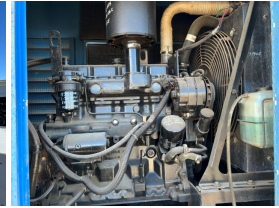

GENERATOR SOURCE

SALES · RENTALS · SERVICE

Magnetek - 40 kW - UNAVAILABLE

Generator Set Specs

Unit#: 089376
Capacity: 40 kW
Manufacturer: Magnetek
Enclosure Type: Sound Attenuated Enclosure
Voltage: 120/240 V
Amps: 167 AMPS
Hertz: 60 Hz
Circuit Breaker Amps: 200
Phase: Single-Phase
Location: Brighton, CO
of Leads: 12
Model #: RDS500
Serial #: BM06B571
Generator Weight LBS: 4000

Engine Specs

Make: John Deere
Hours: 1739
Fuel Tank Capacity (Gallons): 200
Fuel Tank Type: Double Wall Base
Model #: 4039DF001
Serial #: T04039D433927

Price: Call us at 800-853-2073 for a quote

Generator Source thoroughly tests all of our products!