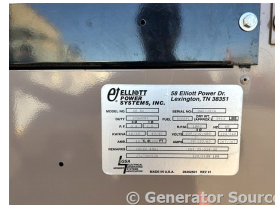

### Engine Specs

**Make:** Isuzu

**Hours:** 592

**Fuel Tank Capacity (Gallons):** 100

**Fuel Tank Type:** Double Wall Base

**Model #:** 4BG1

**Serial #:** 149949

**Price:** Call us at 800-853-2073 for a quote