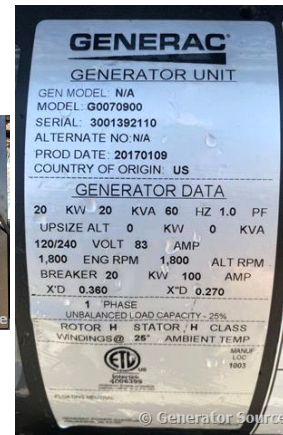

## Generac - 20 kW - UNAVAILABLE

### Generator Set Specs

**Unit#:** 089398  
**Capacity:** 20 kW  
**Manufacturer:** Generac  
**Enclosure Type:** Sound Attenuated Enclosure  
**Voltage:** 120/240 V  
**Amps:** 83 AMPS  
**Hertz:** 60 Hz  
**Circuit Breaker Amps:** 100  
**Phase:** Single-Phase  
**Location:** Brighton, CO  
**# of Leads:** 4  
**Model #:** G0070900  
**Serial #:** 3001392110  
**Generator Weight LBS:** 2000

### Engine Specs

**Make:** Mitsubishi  
**Year:** 2017  
**Hours:** 111  
**Fuel Tank Capacity (Gallons):** 92  
**Fuel Tank Type:** Double Wall Base  
**Model #:** SQ4  
**Serial #:** 111337

**Price:** Call us at 800-853-2073 for a quote