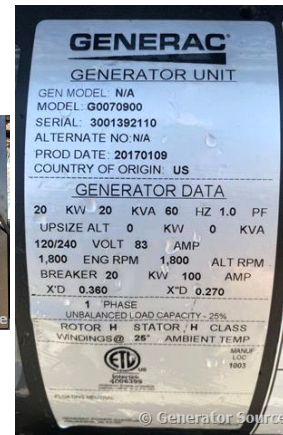

GENERATOR SOURCE

SALES · RENTALS · SERVICE

Generac - 20 kW - UNAVAILABLE

Generator Set Specs

Unit#: 089398
Capacity: 20 kW
Manufacturer: Generac
Enclosure Type: Sound Attenuated Enclosure
Voltage: 120/240 V
Amps: 83 AMPS
Hertz: 60 Hz
Circuit Breaker Amps: 100
Phase: Single-Phase
Location: Brighton, CO
# of Leads: 4
Model #: G0070900
Serial #: 3001392110
Generator Weight LBS: 2000

Engine Specs

Make: Mitsubishi
Year: 2017
Hours: 111
Fuel Tank Capacity (Gallons): 92
Fuel Tank Type: Double Wall Base
Model #: SQ4
Serial #: 111337

Price: Call us at 800-853-2073 for a quote