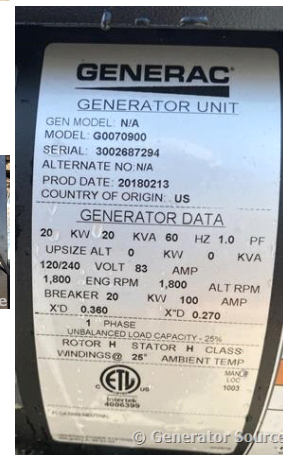

GENERATOR SOURCE

SALES · RENTALS · SERVICE

Generac - 20 kW - UNAVAILABLE

Generator Set Specs

Unit#: 089399
Capacity: 20 kW
Manufacturer: Generac
Enclosure Type: Sound Attenuated Enclosure
Voltage: 120/240 V
Amps: 83 AMPS
Hertz: 60 Hz
Circuit Breaker Amps: 100
Phase: Single-Phase
Location: Brighton, CO
of Leads: 4
Model #: G0070900
Serial #: 3002687294
Generator Weight LBS: 2000

Engine Specs

Make: Mitubishi
Year: 2018
Hours: 108
Fuel Tank Capacity (Gallons): 92
Fuel Tank Type: Double Wall Base
Model #: S4Q
Serial #: 143416

Price: Call us at 800-853-2073 for a quote

Generator Source thoroughly tests all of our products!