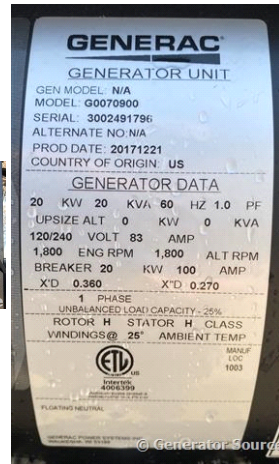

GENERATOR SOURCE

SALES · RENTALS · SERVICE

Generac - 20 kW - UNAVAILABLE

Generator Set Specs

Unit#: 089400
Capacity: 20 kW
Manufacturer: Generac
Enclosure Type: Sound Attenuated Enclosure
Voltage: 120/240 V
Amps: 83 AMPS
Hertz: 60 Hz
Circuit Breaker Amps: 100
Phase: Single-Phase
Location: Brighton, CO
of Leads: 4
Model #: G0070900
Serial #: 3002491796
Generator Weight LBS: 2000

Engine Specs

Make: Mitsubishi
Year: 2017
Hours: 47
Fuel Tank Capacity (Gallons): 92
Fuel Tank Type: Double Wall Base
Model #: S4Q
Serial #: 114829

Price: Call us at 800-853-2073 for a quote

Generator Source thoroughly tests all of our products!