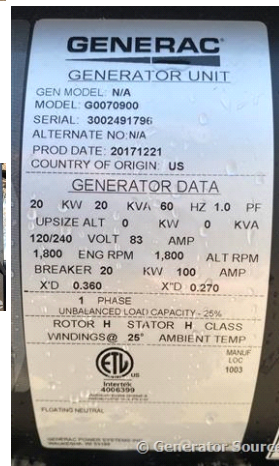

GENERATOR SOURCE

SALES · RENTALS · SERVICE

Generac - 20 kW - UNAVAILABLE

Generator Set Specs

Unit#: 089400
Capacity: 20 kW
Manufacturer: Generac
Enclosure Type: Sound Attenuated Enclosure
Voltage: 120/240 V
Amps: 83 AMPS
Hertz: 60 Hz
Circuit Breaker Amps: 100
Phase: Single-Phase
Location: Brighton, CO
of Leads: 4
Model #: G0070900
Serial #: 3002491796
Generator Weight LBS: 2000

Engine Specs

Make: Mitsubishi
Year: 2017
Hours: 47
Fuel Tank Capacity (Gallons): 92
Fuel Tank Type: Double Wall Base
Model #: S4Q
Serial #: 114829

Price: Call us at 800-853-2073 for a quote

Generator Source thoroughly tests all of our products!