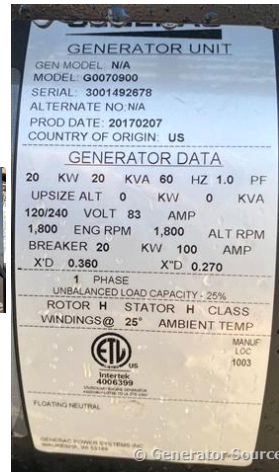

GENERATOR SOURCE

SALES · RENTALS · SERVICE

Generac - 20 kW - UNAVAILABLE

Generator Set Specs

Unit#: 089402
Capacity: 20 kW
Manufacturer: Generac
Enclosure Type: Sound Attenuated Enclosure
Voltage: 120/240 V
Amps: 83 AMPS
Hertz: 60 Hz
Circuit Breaker Amps: 100
Phase: Single-Phase
Location: Brighton, CO
of Leads: 4
Model #: G0070900
Serial #: 3001492678
Generator Weight LBS: 2000

Engine Specs

Make: Mitsubishi
Year: 2017
Hours: 104
Fuel Tank Capacity (Gallons): 92
Fuel Tank Type: Double Wall Base
Model #: S4Q
Serial #: 121003

Price: Call us at 800-853-2073 for a quote

Generator Source thoroughly tests all of our products!