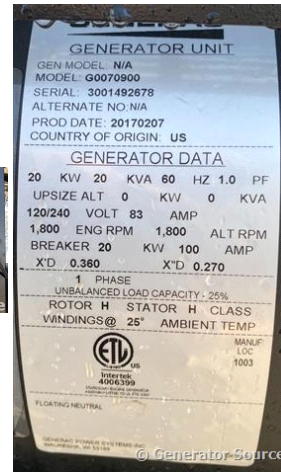

GENERATOR SOURCE

SALES · RENTALS · SERVICE

Generac - 20 kW - UNAVAILABLE

Generator Set Specs

Unit#: 089402
Capacity: 20 kW
Manufacturer: Generac
Enclosure Type: Sound Attenuated Enclosure
Voltage: 120/240 V
Amps: 83 AMPS
Hertz: 60 Hz
Circuit Breaker Amps: 100
Phase: Single-Phase
Location: Brighton, CO
of Leads: 4
Model #: G0070900
Serial #: 3001492678
Generator Weight LBS: 2000

Engine Specs

Make: Mitsubishi
Year: 2017
Hours: 104
Fuel Tank Capacity (Gallons): 92
Fuel Tank Type: Double Wall Base
Model #: S4Q
Serial #: 121003

Price: Call us at 800-853-2073 for a quote

Generator Source thoroughly tests all of our products!