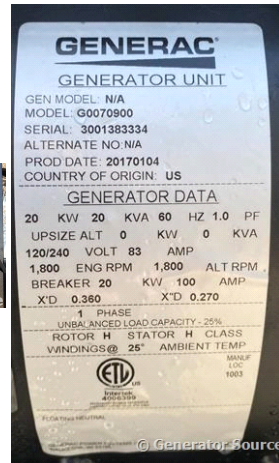

## Generac - 20 kW - UNAVAILABLE

### Generator Set Specs

**Unit#:** 089403  
**Capacity:** 20 kW  
**Manufacturer:** Generac  
**Enclosure Type:** Sound Attenuated Enclosure  
**Voltage:** 120/240 V  
**Amps:** 83 AMPS  
**Hertz:** 60 Hz  
**Circuit Breaker Amps:** 100  
**Phase:** Single-Phase  
**Location:** Brighton, CO  
**# of Leads:** 4  
**Model #:** G0070900  
**Serial #:** 3001383334  
**Generator Weight LBS:** 2000

### Engine Specs

**Make:** Mitsubishi  
**Year:** 2017  
**Hours:** 82  
**Fuel Tank Capacity (Gallons):** 92  
**Fuel Tank Type:** Double Wall Base  
**Model #:** S4Q  
**Serial #:** 111334

**Price:** Call us at 800-853-2073 for a quote