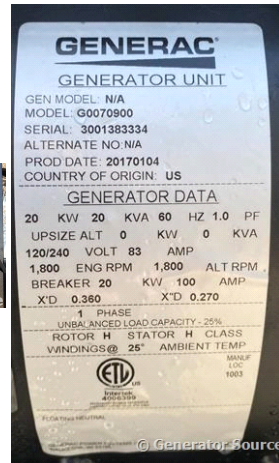

GENERATOR SOURCE

SALES · RENTALS · SERVICE

Generac - 20 kW - UNAVAILABLE

Generator Set Specs

Unit#: 089403
Capacity: 20 kW
Manufacturer: Generac
Enclosure Type: Sound Attenuated Enclosure
Voltage: 120/240 V
Amps: 83 AMPS
Hertz: 60 Hz
Circuit Breaker Amps: 100
Phase: Single-Phase
Location: Brighton, CO
of Leads: 4
Model #: G0070900
Serial #: 3001383334
Generator Weight LBS: 2000

Engine Specs

Make: Mitsubishi
Year: 2017
Hours: 82
Fuel Tank Capacity (Gallons): 92
Fuel Tank Type: Double Wall Base
Model #: S4Q
Serial #: 111334

Price: Call us at 800-853-2073 for a quote

Generator Source thoroughly tests all of our products!