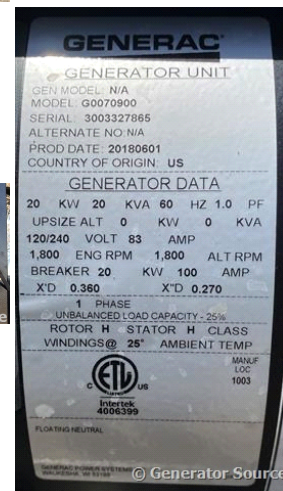

GENERATOR SOURCE

SALES · RENTALS · SERVICE

Generac - 20 kW - UNAVAILABLE

Generator Set Specs

Unit#: 089406
Capacity: 20 kW
Manufacturer: Generac
Enclosure Type: Sound Attenuated Enclosure
Voltage: 120/240 V
Amps: 83 AMPS
Hertz: 60 Hz
Circuit Breaker Amps: 100
Phase: Single-Phase
Location: Brighton, CO
of Leads: 4
Model #: G0070900
Serial #: 3003327865
Generator Weight LBS: 2000

Engine Specs

Make: Mitsubishi
Year: 2018
Hours: 34
Fuel Tank Capacity (Gallons): 92
Fuel Tank Type: Double Wall Base
Model #: S4Q
Serial #: 111548

Price: Call us at 800-853-2073 for a quote

Generator Source thoroughly tests all of our products!