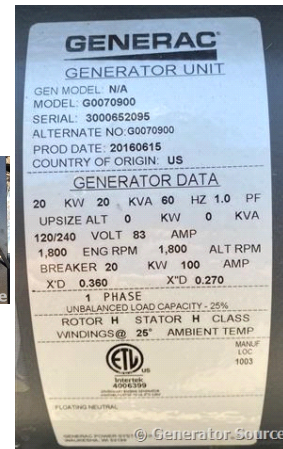

GENERATOR SOURCE

SALES · RENTALS · SERVICE

Generac - 20 kW - UNAVAILABLE

Generator Set Specs

Unit#: 089411
Capacity: 20 kW
Manufacturer: Generac
Enclosure Type: Sound Attenuated Enclosure
Voltage: 120/240 V
Hertz: 60 Hz
Phase: Single-Phase
Location: Brighton, CO
Model #: G0070900
Serial #: 3000652095
Generator Weight LBS: 2000

Engine Specs

Make: Mitsubishi
Year: 2016
Hours: 100
Fuel Tank Type: Double Wall Base
Model #: SQ4
Serial #: 144813

Price: Call us at 800-853-2073 for a quote

Generator Source thoroughly tests all of our products!