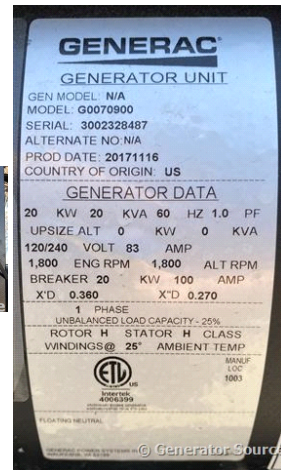

GENERATOR SOURCE

SALES · RENTALS · SERVICE

Generac - 20 kW - UNAVAILABLE

Generator Set Specs

Unit#: 089412
Capacity: 20 kW
Manufacturer: Generac
Enclosure Type: Sound Attenuated Enclosure
Voltage: 120/240 V
Amps: 83 AMPS
Hertz: 60 Hz
Circuit Breaker Amps: 100
Phase: Single-Phase
Location: Brighton, CO
of Leads: 4
Model #: G0070900
Serial #: 3002328487
Generator Weight LBS: 2000

Engine Specs

Make: Mitsubishi
Year: 2017
Hours: 44
Fuel Tank Capacity (Gallons): 92
Fuel Tank Type: Double Wall Base
Model #: J4Q
Serial #: 111174

Price: Call us at 800-853-2073 for a quote

Generator Source thoroughly tests all of our products!